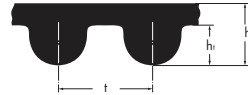

optibelt ZR LINEAR
optibelt HTD LINEAR
optibelt STD LINEAR

OPEN ENDED TIMING BELT MADE OF CHLOROPREN

Profiles:
MXL, XL, L, H

Profiles:
5M, 8M, 14M

Profile:
S8M

	MXL	XL	L	H	S8M	5M	8M	14M
Nominal length	Pitch length L_w	Pitch length L_w	Pitch length L_w	Pitch length L_w	Pitch length L_w	Pitch length L_w	Pitch length L_w	Pitch length L_w
Nominal lengths unit	mm	mm	mm	mm	mm	mm	mm	mm
Height of belt h_s [mm]	1.14	2.30	3.60	4.00	5.40	3.60	5.60	10.00
Tooth pitch t [mm]	2.032	5.08	9.525	12.70	8.00	5.00	8.00	14.00
Roll length [m]	30	30	30	30	45 - 58	30	30	30

• Non stock items

Further dimensions as well as open ended timing belts with varying angles are available on request; minimum order quantity on request. Profile S8MHP on request.

Surcharges for alternative versions:

Ordering example: MXL 025 GLASS

MXL= Profile 025= Width code GLASS= Glass-fibre tension cord

Please make sure to mention the product name in your order.

Description	
MXL GLASS	
MXL 025 GLASS •	
XL GLASS	
XL 025 GLASS	
XL 031 GLASS •	
XL 037 GLASS	
XL 050 GLASS	
L GLASS	
L 037 GLASS	
L 050 GLASS	
L 075 GLASS	
L 100 GLASS •	
H GLASS	
H 050 GLASS	
H 075 GLASS	
H 100 GLASS	
H 150 GLASS	
H 200 GLASS	
8M GLASS	
8M 50 GLASS •	
8M 85 GLASS •	
14M GLASS	
14M 25 GLASS •	
14M 40 GLASS •	
14M 55 GLASS •	
14M 85 GLASS •	
S8M GLASS	
S8M 120 GLASS	
S8M 150 GLASS •	
H STEEL	
H 050 STEEL •	
H 075 STEEL •	
H 100 STEEL •	
H 150 STEEL •	
H 200 STEEL •	
5M STEEL	
5M 06 STEEL •	
5M 09 STEEL •	
5M 15 STEEL •	
5M 25 STEEL •	
8M STEEL	
8M 10 STEEL •	
8M 15 STEEL •	
8M 20 STEEL •	
8M 30 STEEL •	
8M 50 STEEL •	
8M 85 STEEL •	
14M STEEL	
14M 25 STEEL •	
14M 40 STEEL •	
14M 55 STEEL •	
14M 85 STEEL •	